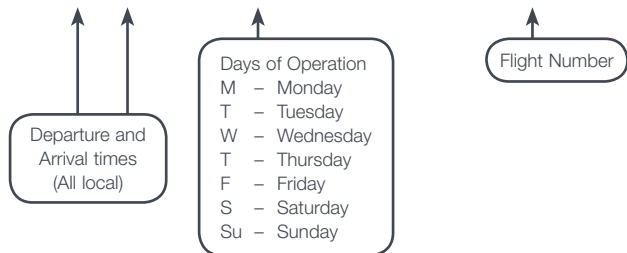

How to Use This Guide

The Dublin Airport Guide & Timetable Summer 09 is produced by the DAA External Communications Department, Dublin Airport. The Summer Timetable operates from the 29 March to 24 October 2009.

All flights are listed under their points of departure at local time. The information in this booklet is issued as a guide and is based on the best information available at the time of publication. Flight times and other details should be confirmed with the airline concerned or with your local travel agent. Great care has been taken to ensure that all the information in this booklet is correct. However, as flight times, destinations and frequencies are subject to change, Dublin Airport cannot accept responsibility for any inaccuracies.

Example:

From Dublin	Dep	Arr	Flight	Days of Service	To Dublin	Dep	Arr	Flight	Days of Service		
TO ABERDEEN (ABZ)					FROM ABERDEEN (ABZ)						
01-Apr	28-Oct	07:45	08:55	FR182	M	01-Apr	28-Oct	09:20	10:30	FR183	M
01-Apr	28-Oct	09:35	10:45	FR182	-	01-Apr	28-Oct	11:20	12:30	FR183	-
01-Apr	28-Oct	12:40	13:50	FR182	-	01-Apr	28-Oct	14:15	15:25	FR183	-
01-Apr	28-Oct	15:45	16:55	FR182	-	01-Apr	28-Oct	17:20	18:30	FR183	-
01-Apr	28-Oct	16:05	17:15	FR182	-	01-Apr	28-Oct	17:40	18:50	FR183	-