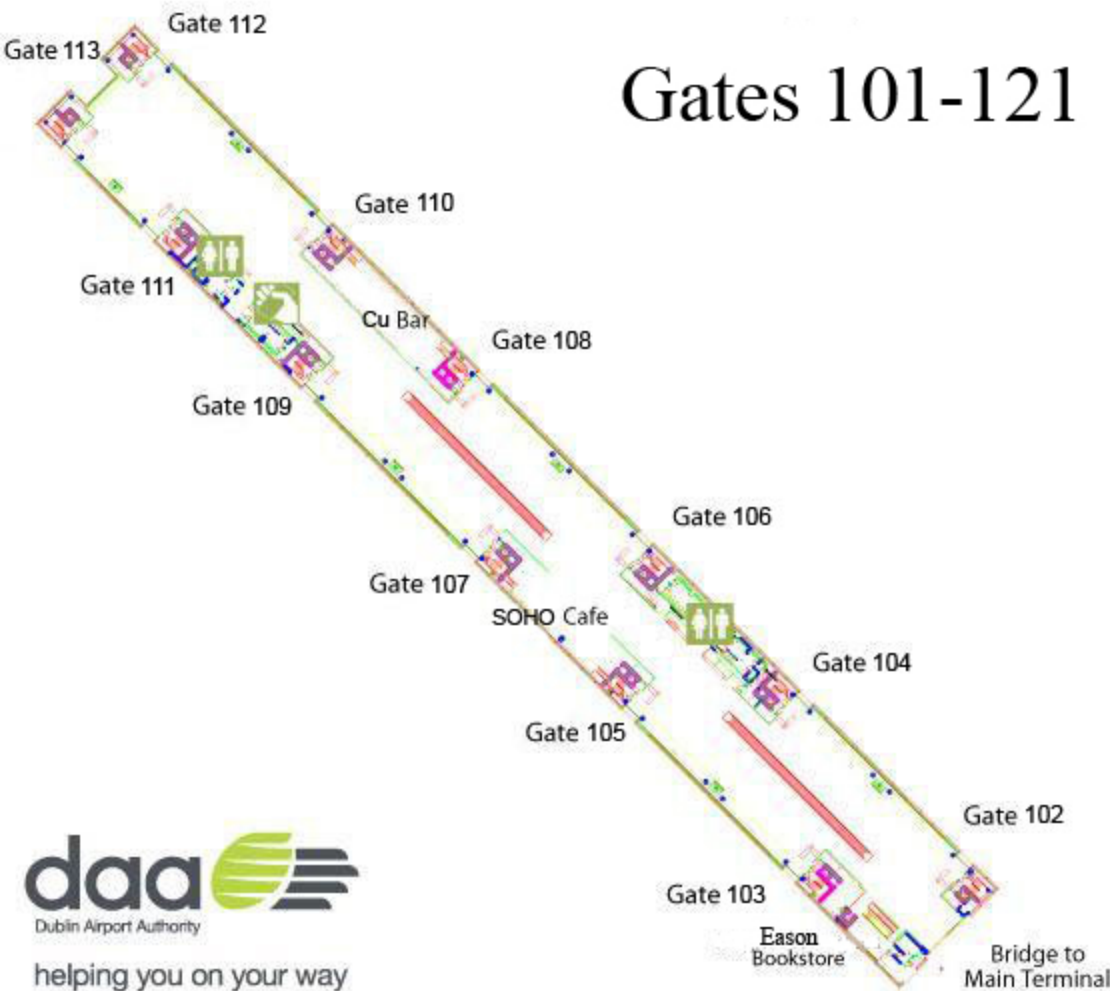

# Gates 101-121

Dublin Airport Authority

helping you on your way