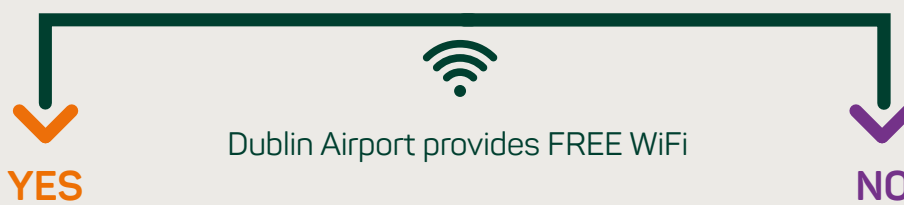

Now at Dublin Airport connecting passengers get a personal assistant. Its called DUB HUB and it's a very simple mobile service that acts as your companion to get you from your arriving flight to your connecting flight.

# DublinAirport Flight Connections

Are your bags checked through to your final destination?

Follow signs for Flight Connections

Proceed Through Flight Connections Channel

Consult Gate information screens.